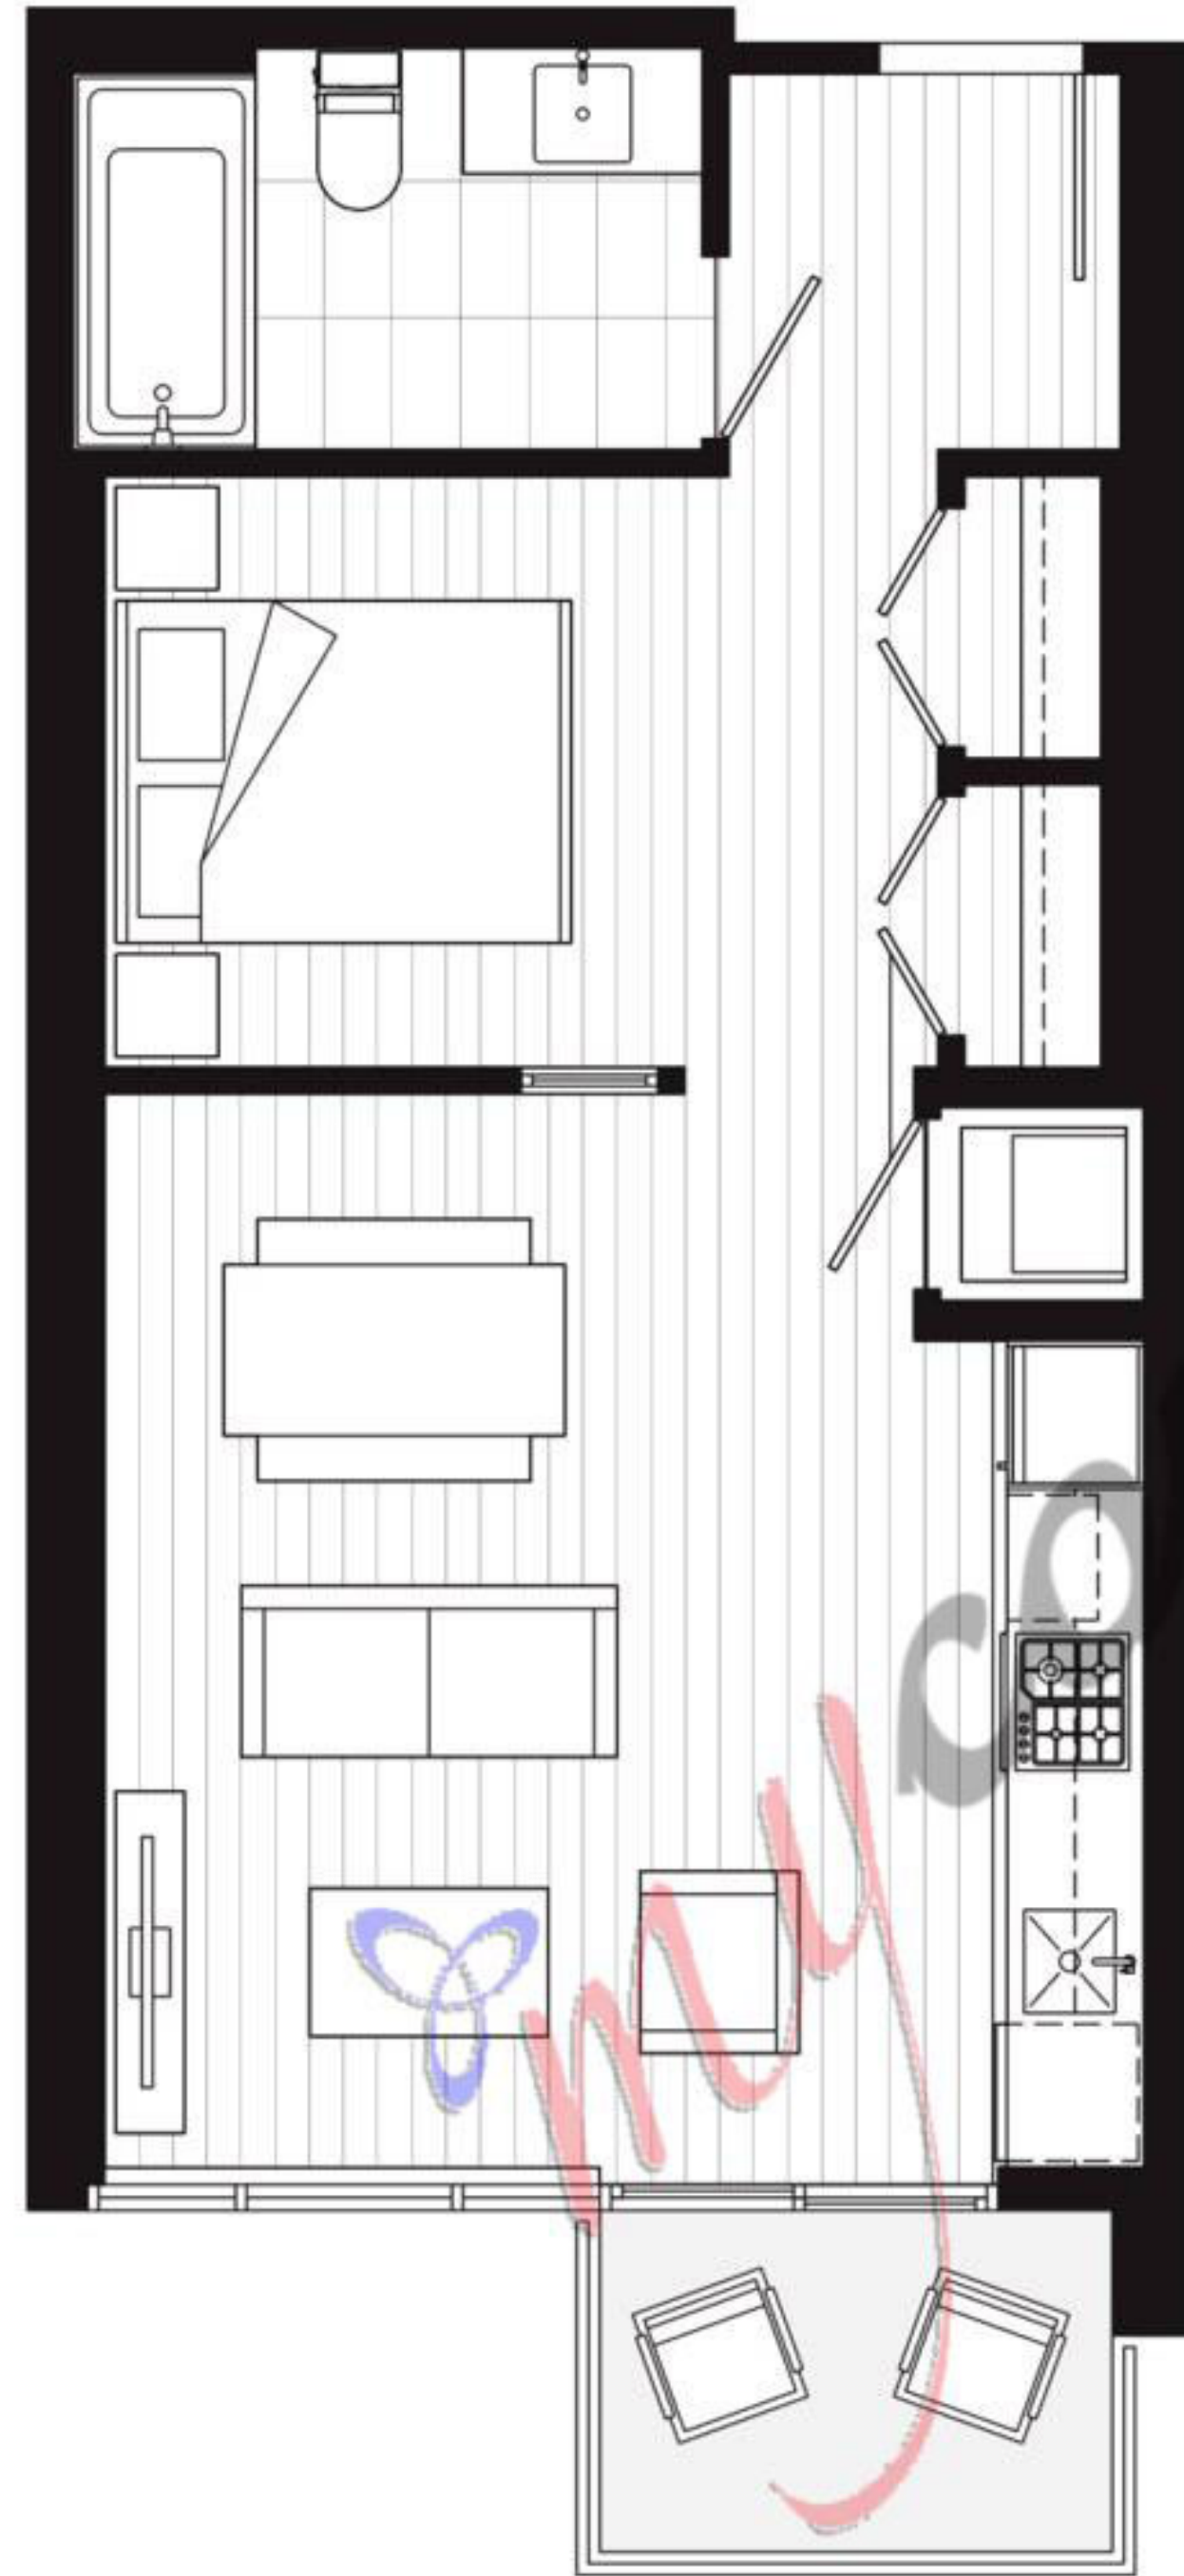

Station Square 2
Burnaby, BC

4670 Assembly Way
Unit 03 Floor 7-30

Bed 1 Bath 1 Half 0 Levels 1
Living Area 510 sf 47 sm

Plan Type A