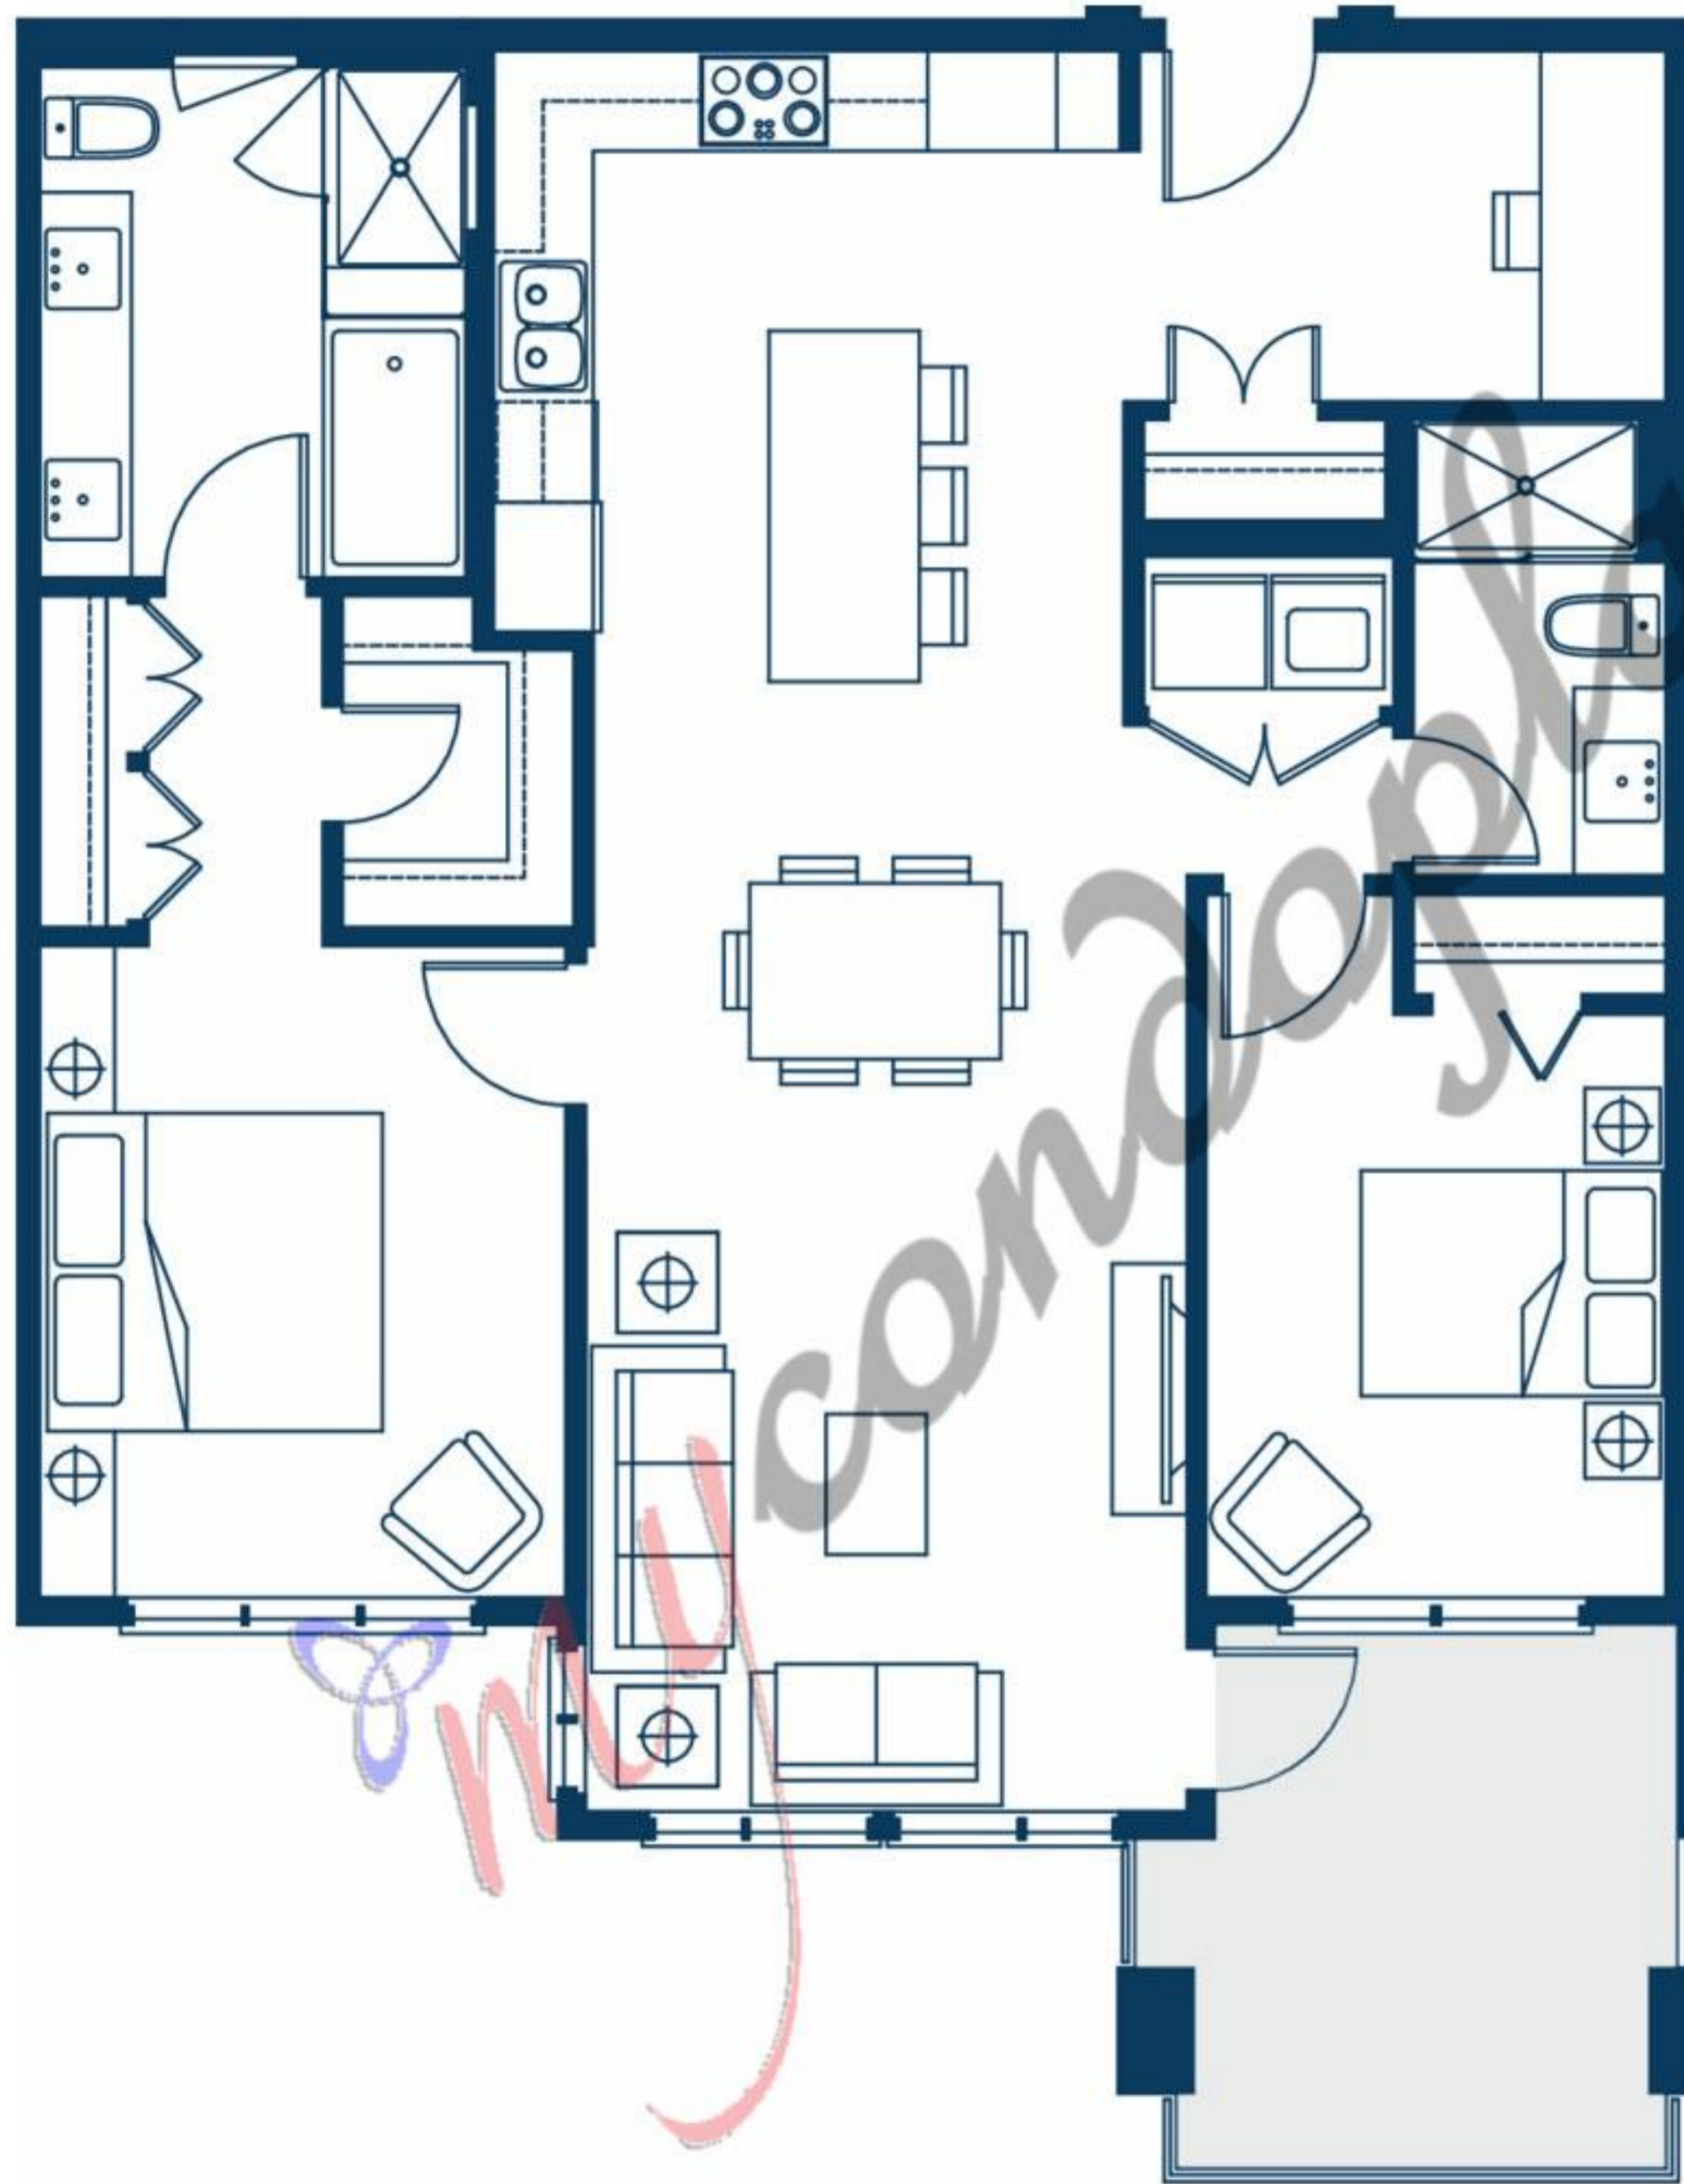

Cates Landing

north
vancouver

BRITISH
COLUMBIA

3825 Cates Landing Way
Unit 01 Floor 1-4

Bed 2 Bath 2 Half 0 Levels 1
Living Area 1100 sf 102 sm

Building A

Plan Type B

Plan may not be oriented to site plan.