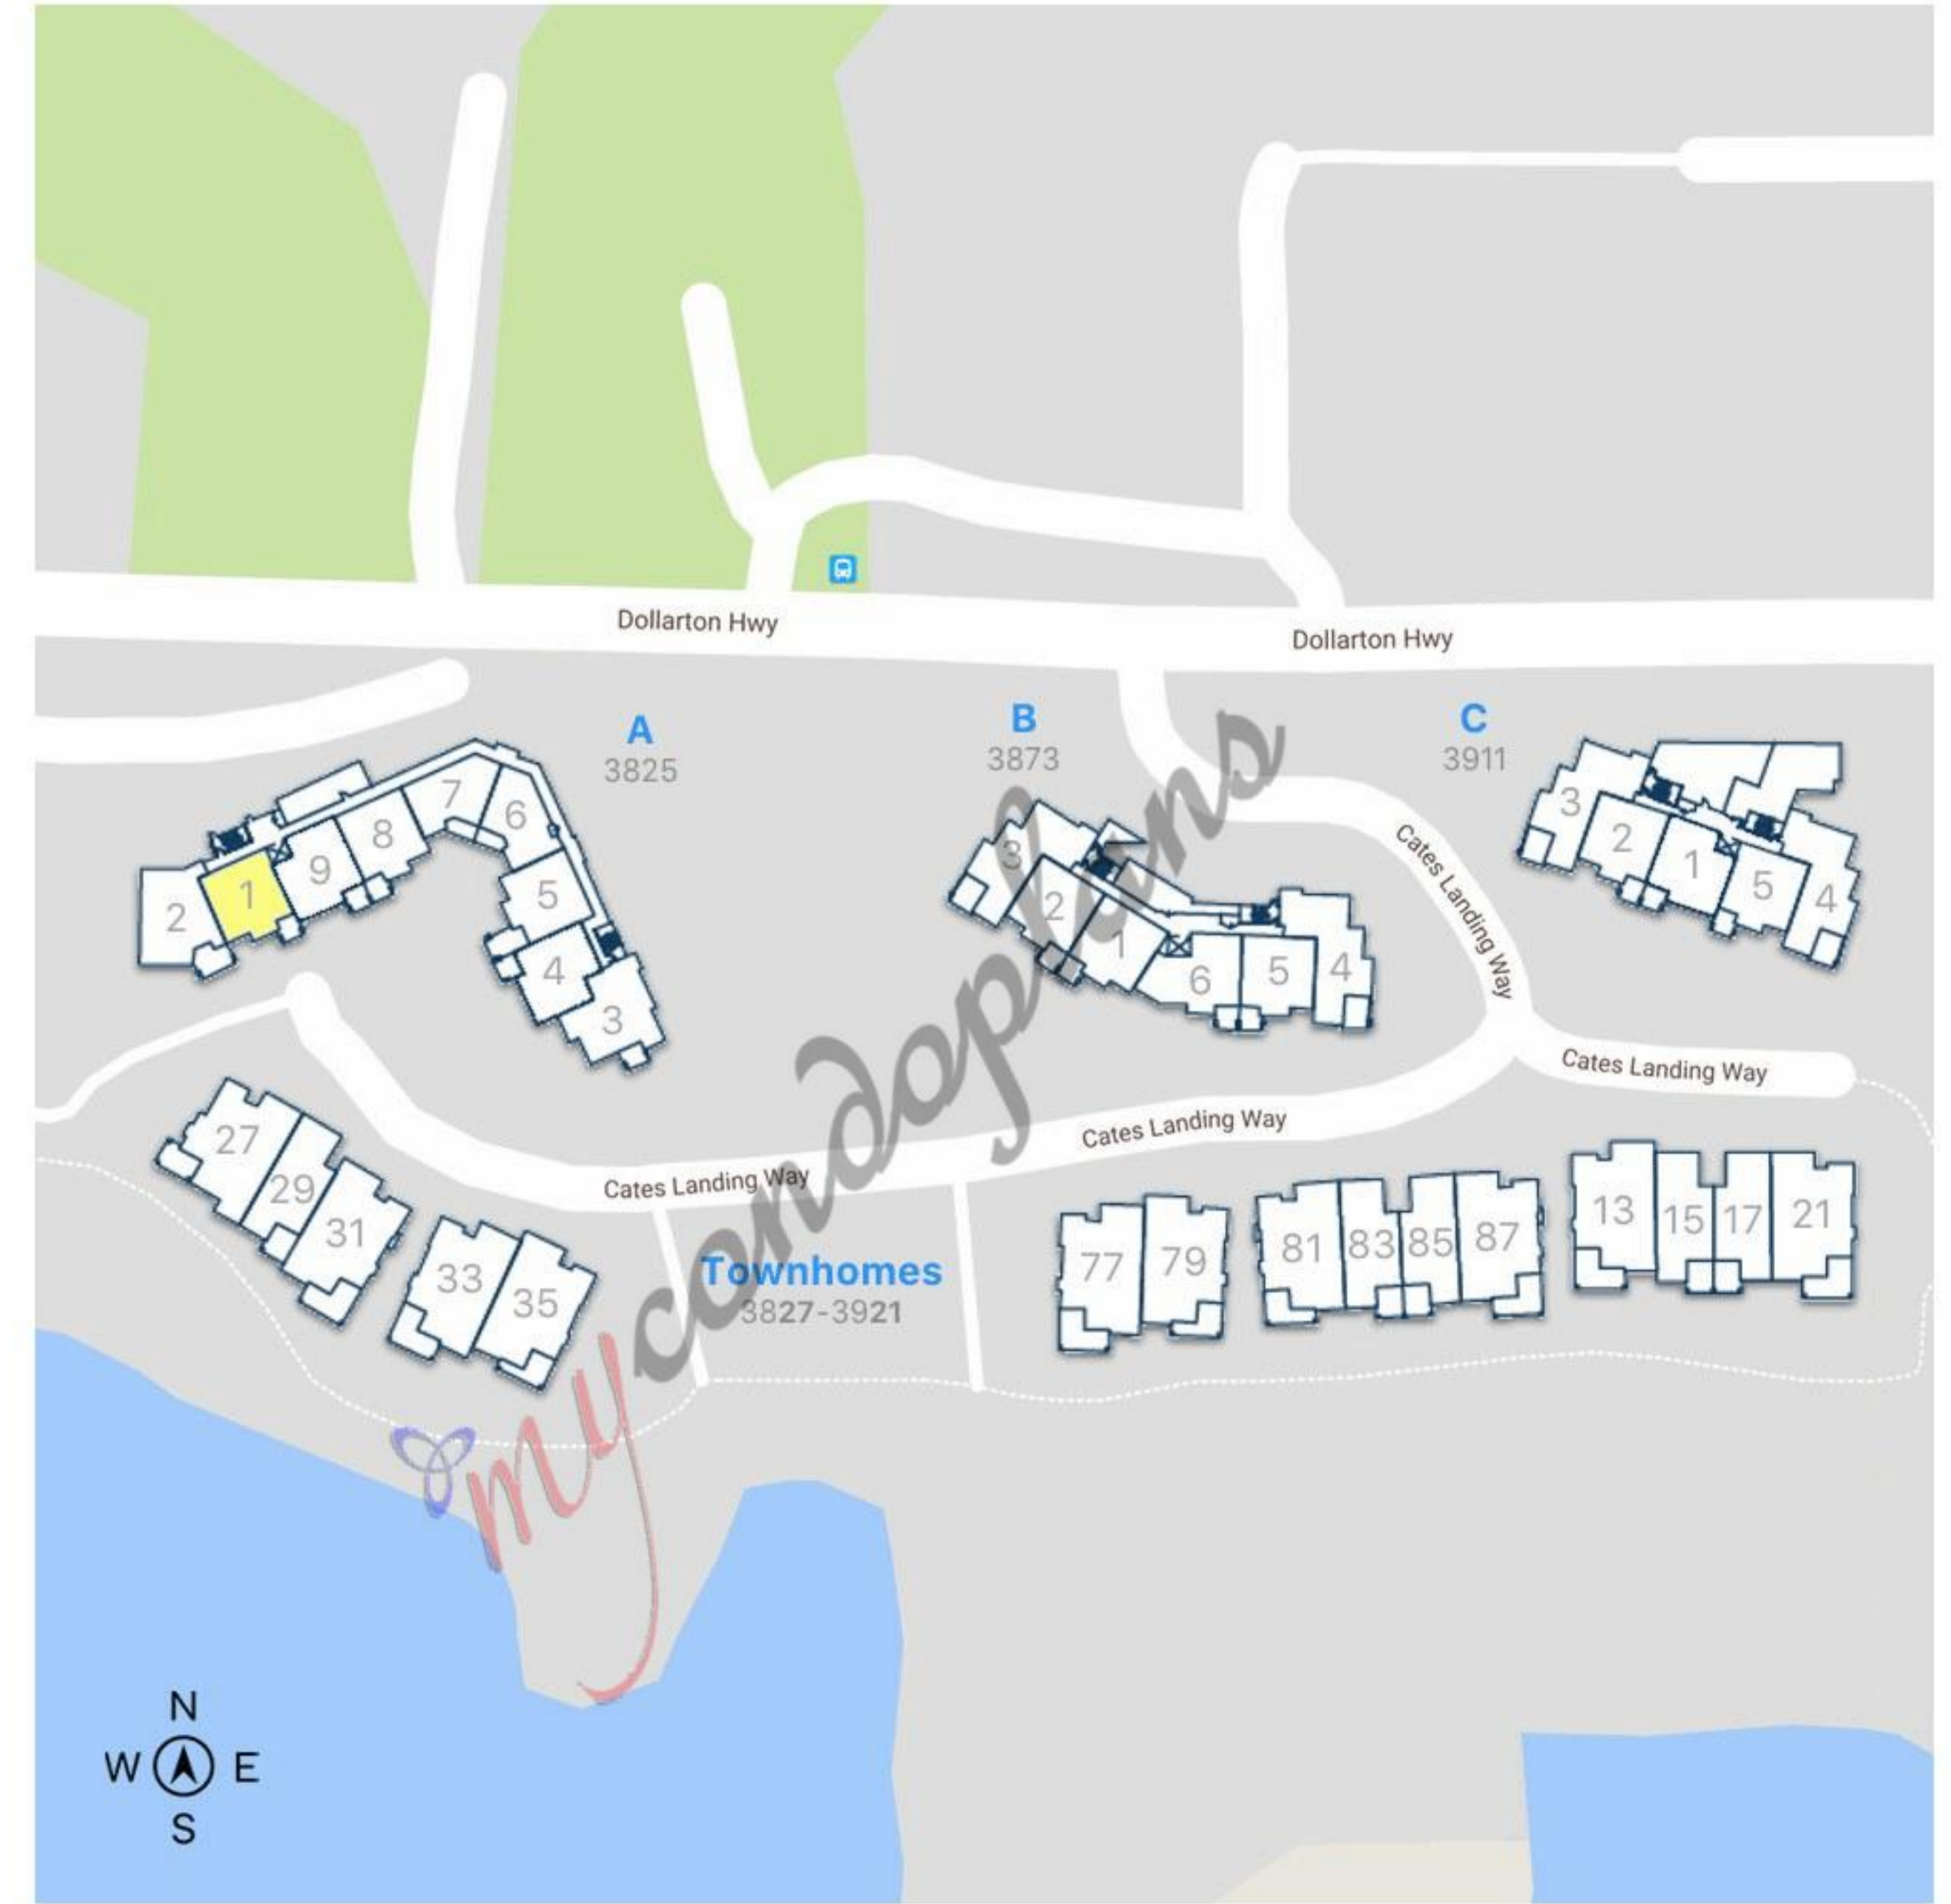

Cates Landing

north
vancouver

BRITISH
COLUMBIA

3825 Cates Landing Way
Unit 01 Floor 1-4

Bed 2 Bath 2 Half 0 Levels 1
Living Area 1100 sf 102 sm

Building A

Plan Type B

Plan may not be oriented to site plan.