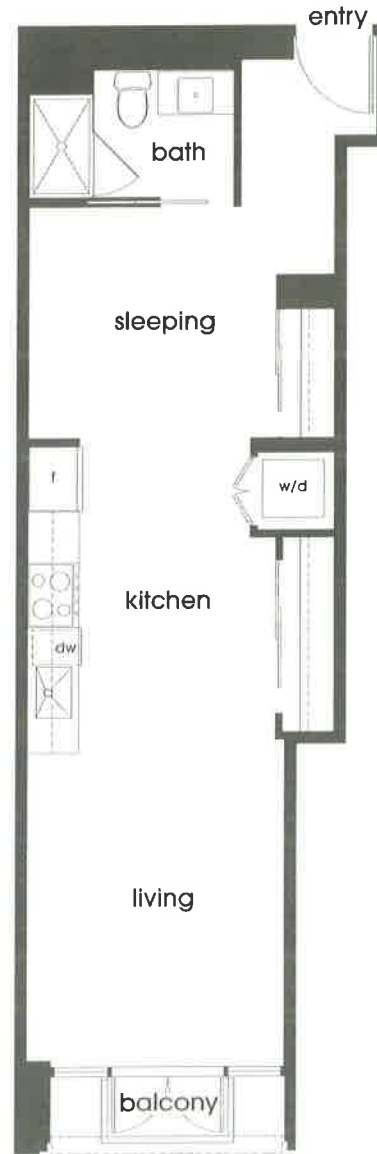

plan type

floorplan

a2

studio

approx 503 sq ft

south facing

keyplates

level 2

level 3-6

level 2