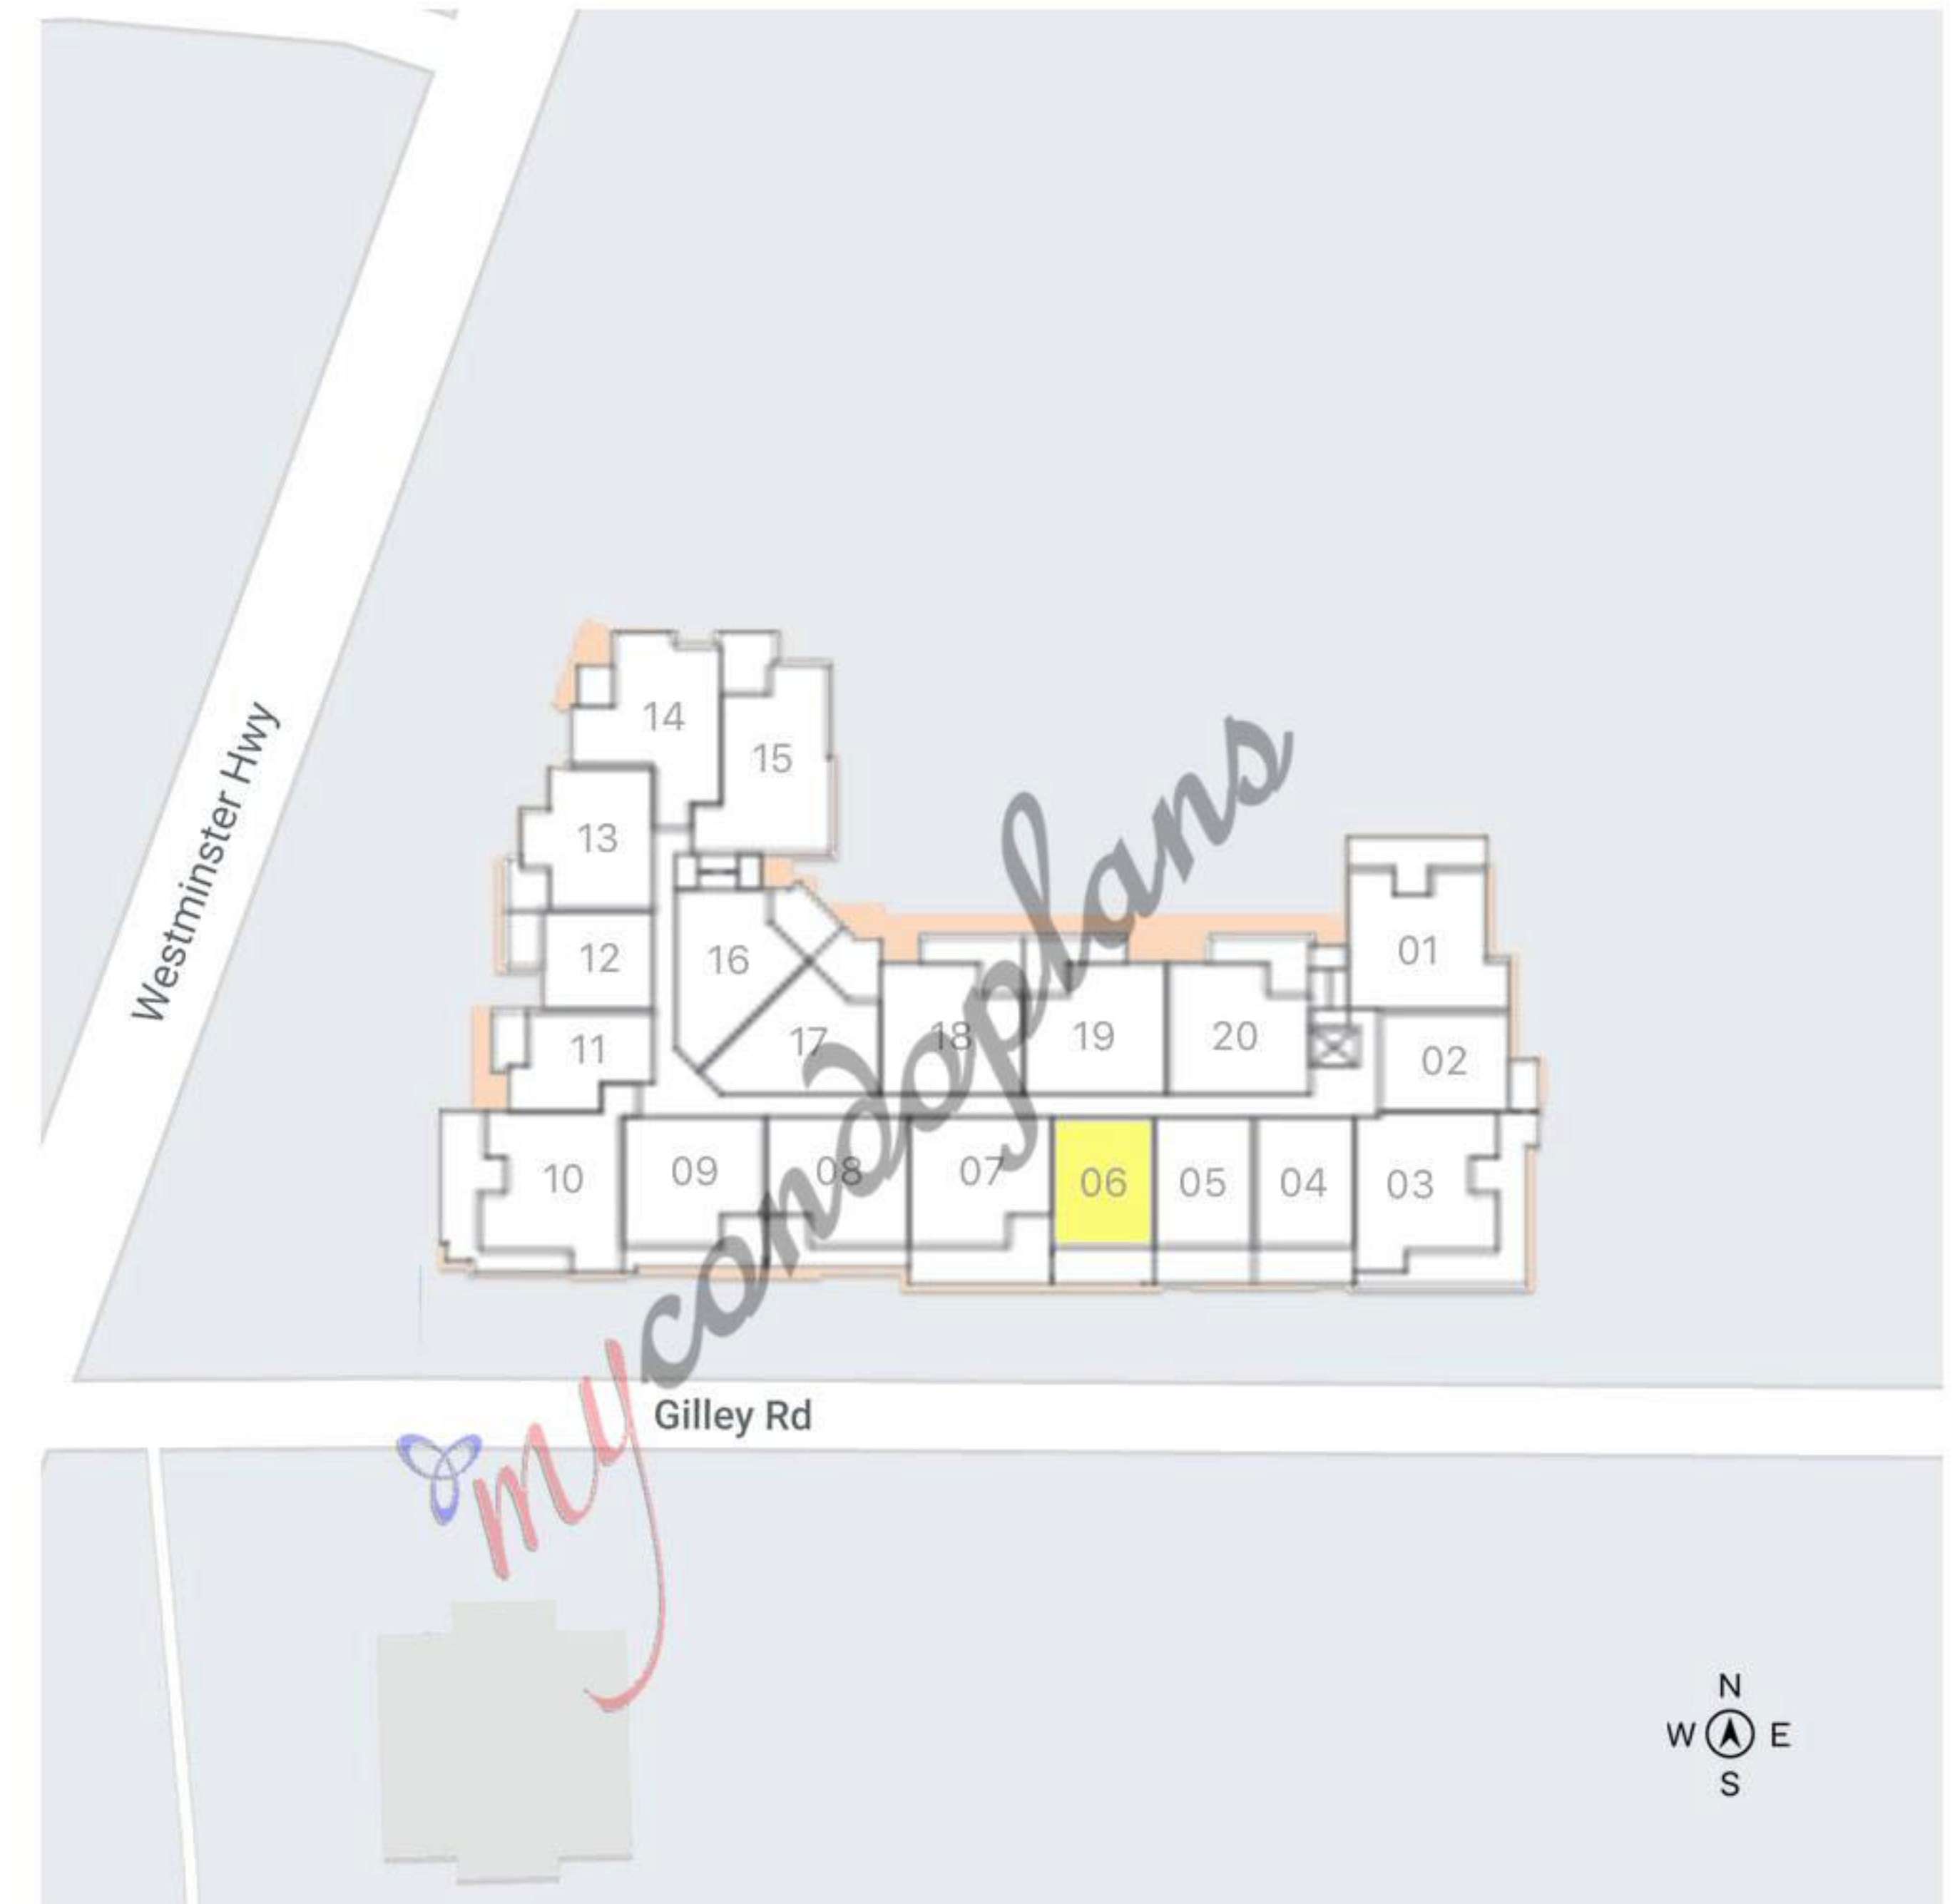

Hamilton Village
Richmond, BC

23233 Gilley Rd
Unit 06 Floor 2-3

Bed 1 Bath 1 Half 0 Levels 1
Living Area 650 sf 60 sm

Plan Type B

Plan may be mirrored, flipped, or not be oriented to site plan