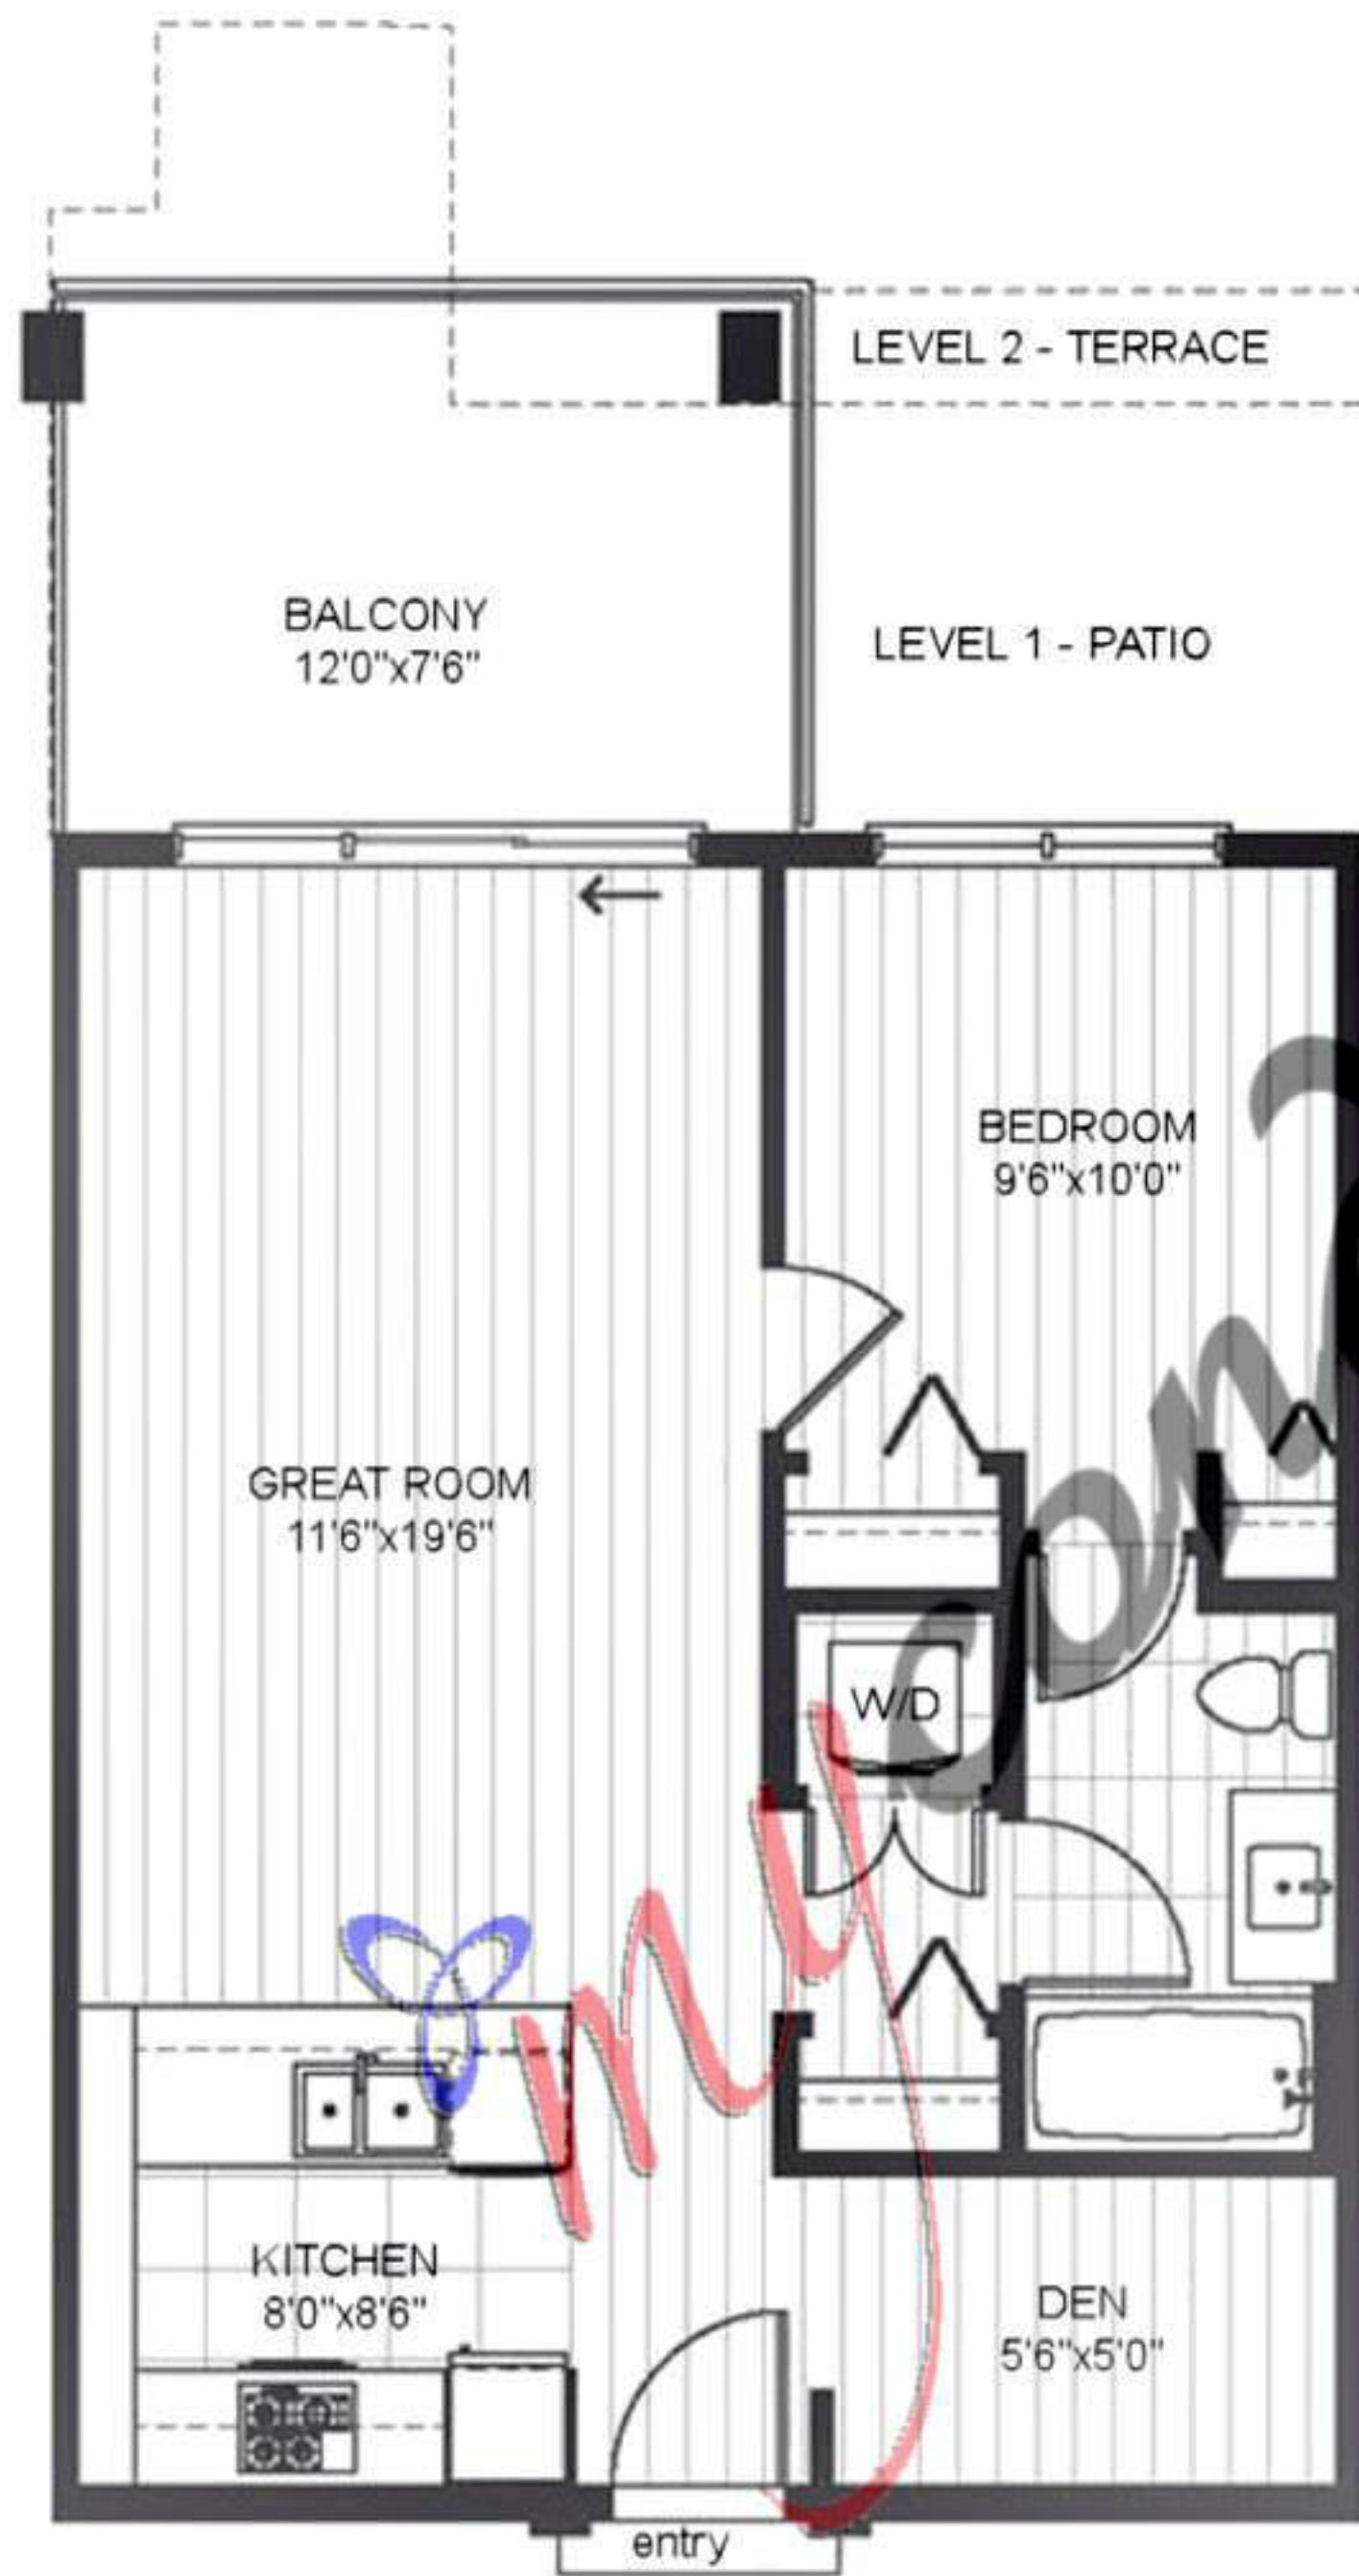

Hamilton Village
Richmond, BC

23233 Gilley Rd
Unit 06 Floor 2-3

Bed 1 Bath 1 Half 0 Levels 1
Living Area 650 sf 60 sm

Plan Type B

Plan may be mirrored, flipped, or not be oriented to site plan