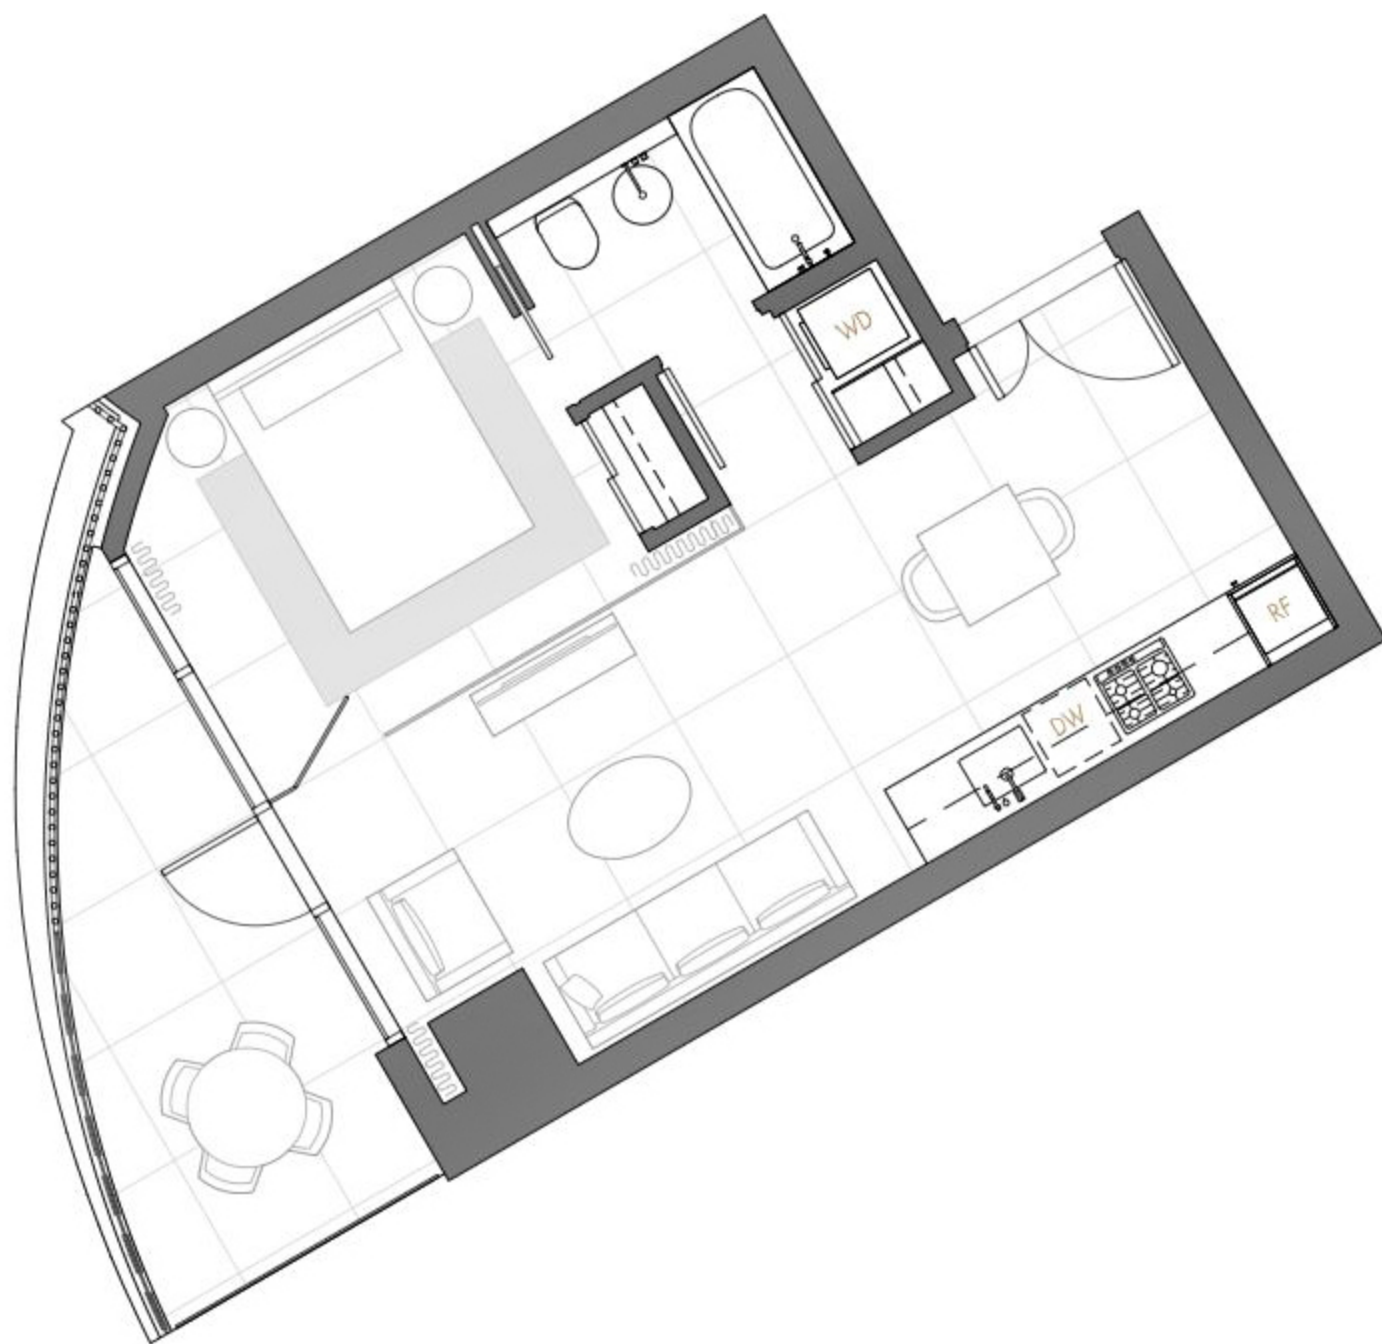

## 1205 HOME

12th Floor

One Bedroom  
620 square feet (total)

[Download Floorplan \(Letter\)](#)

NELSON STREET

BURARD STREET