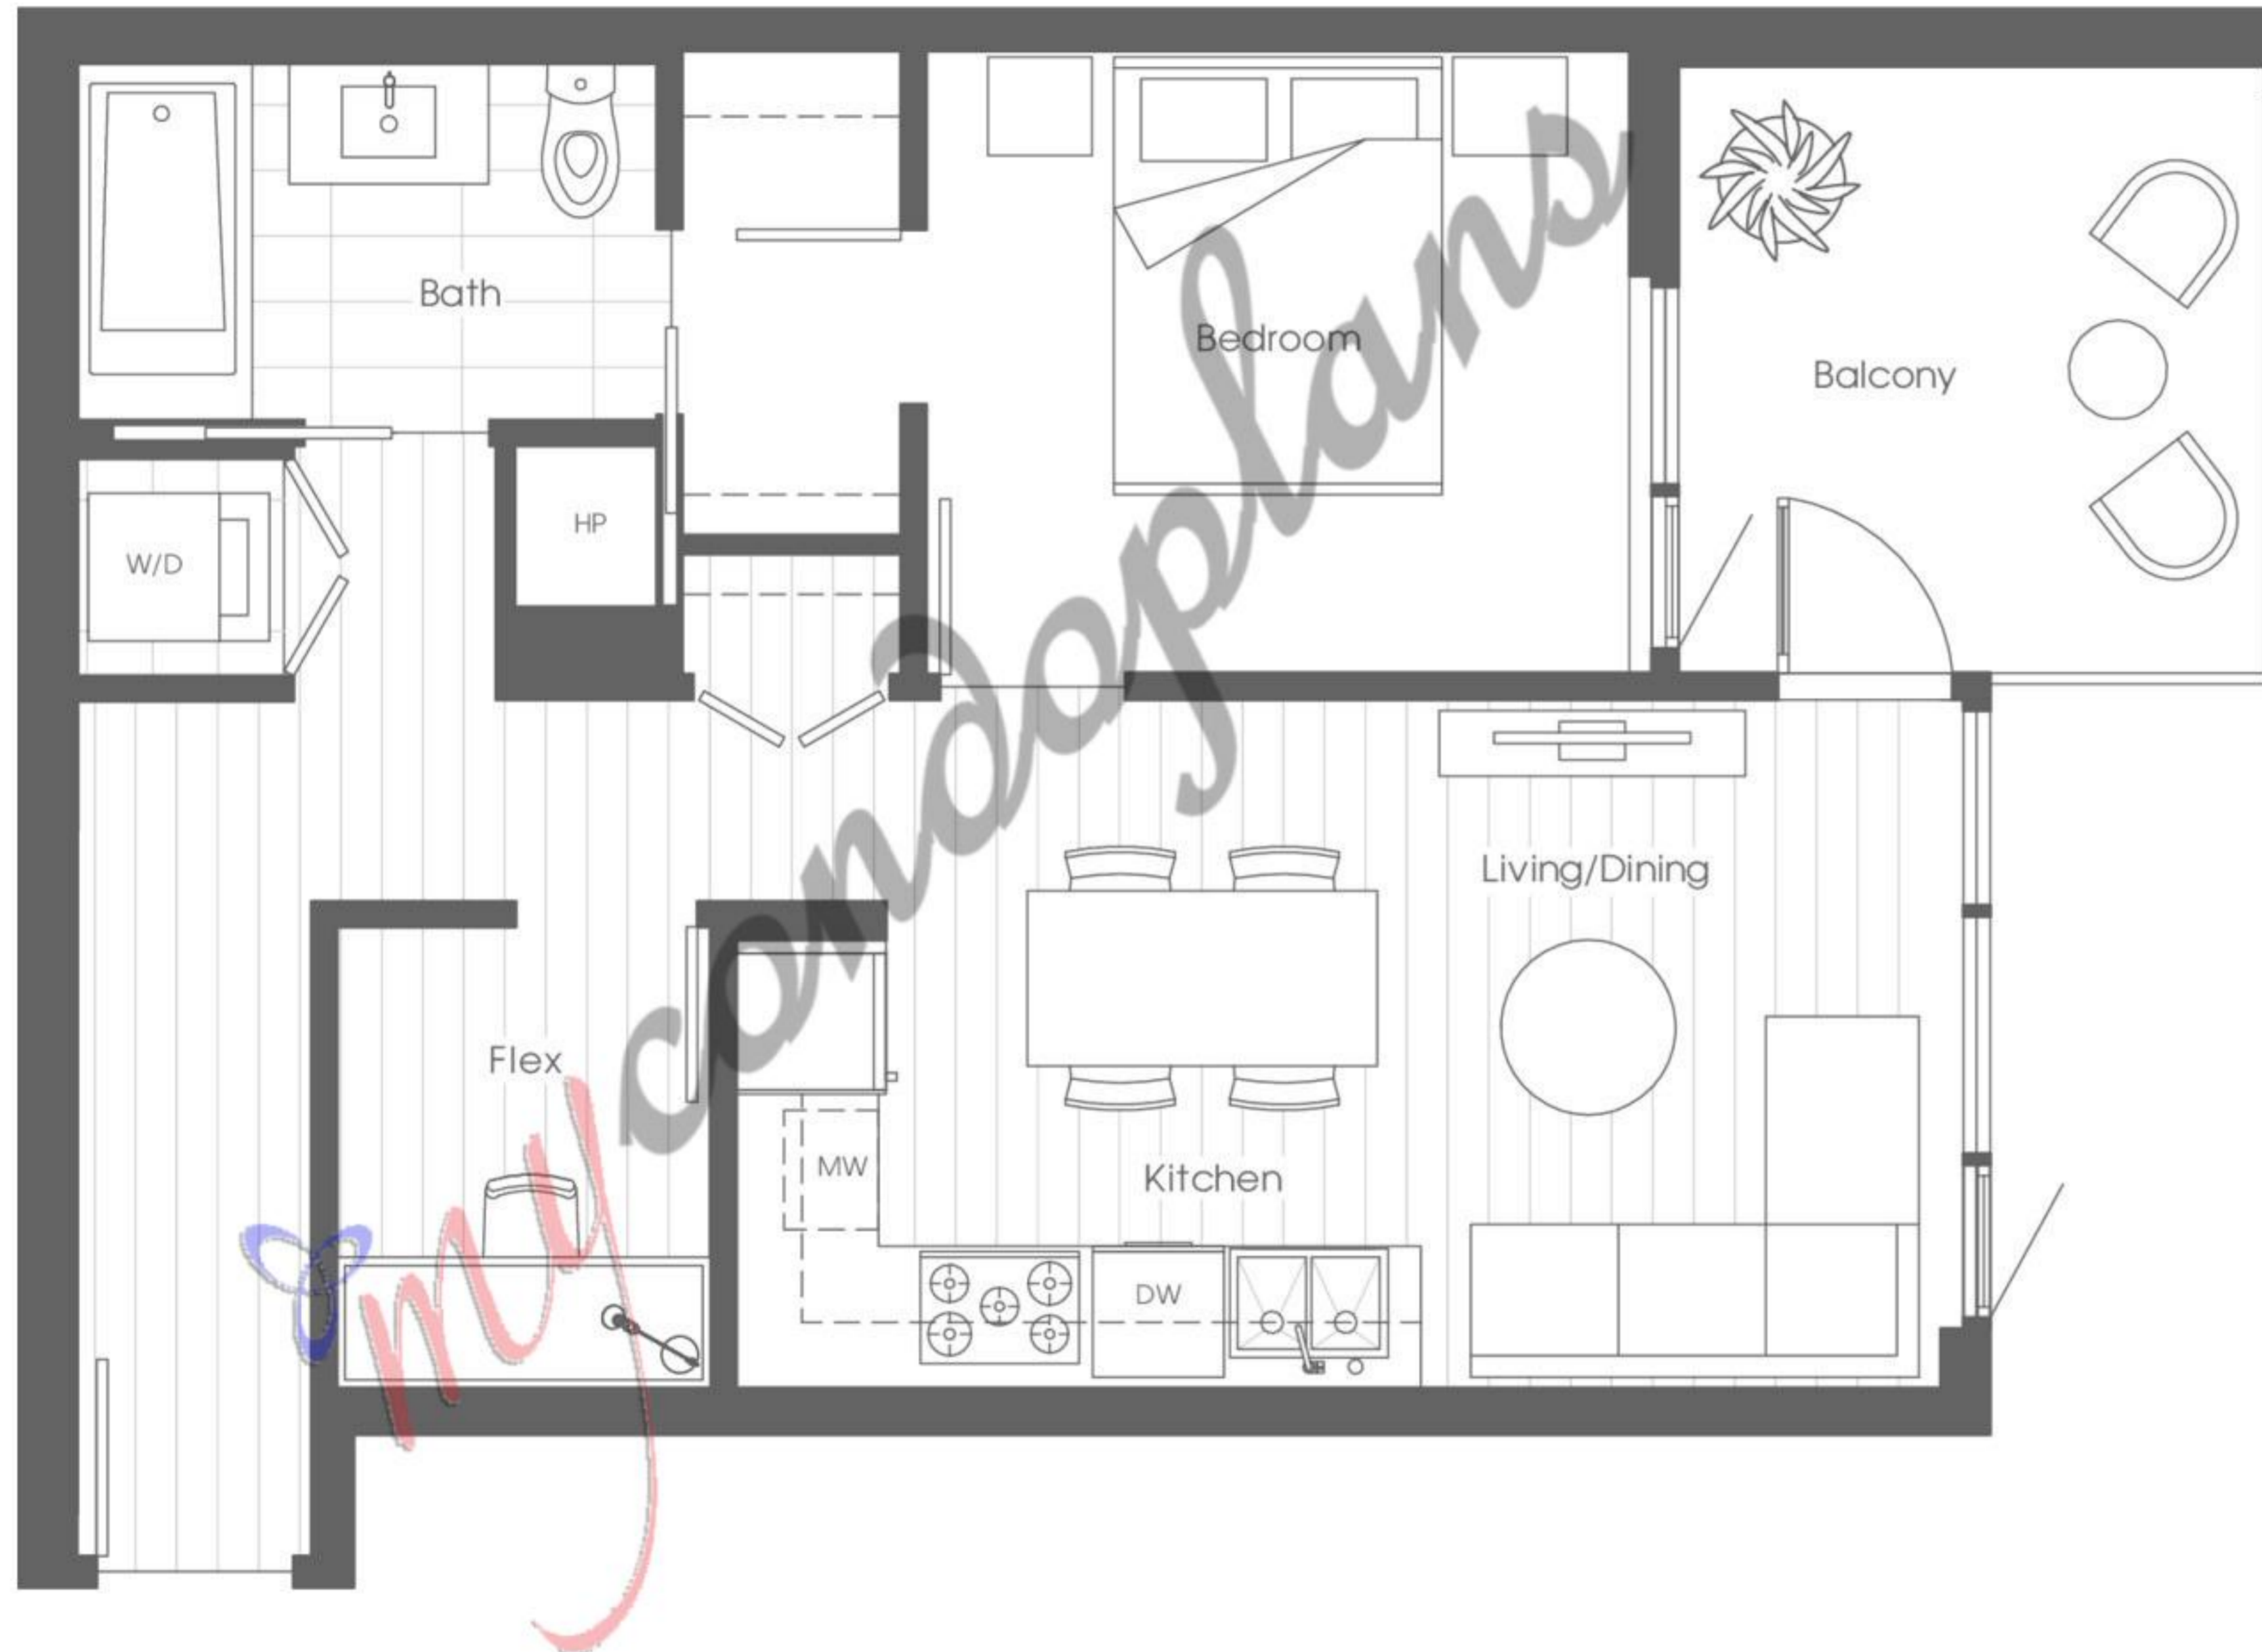

One Town Centre Tower
Vancouver, BC

8538 River District Crossing
Unit 01 Floor 2-21

Bed 1 Bath 1 Half 0 Levels 1
Living Area 585 sf 54 sm

Plan Type A3

Plan may not be oriented to site plan