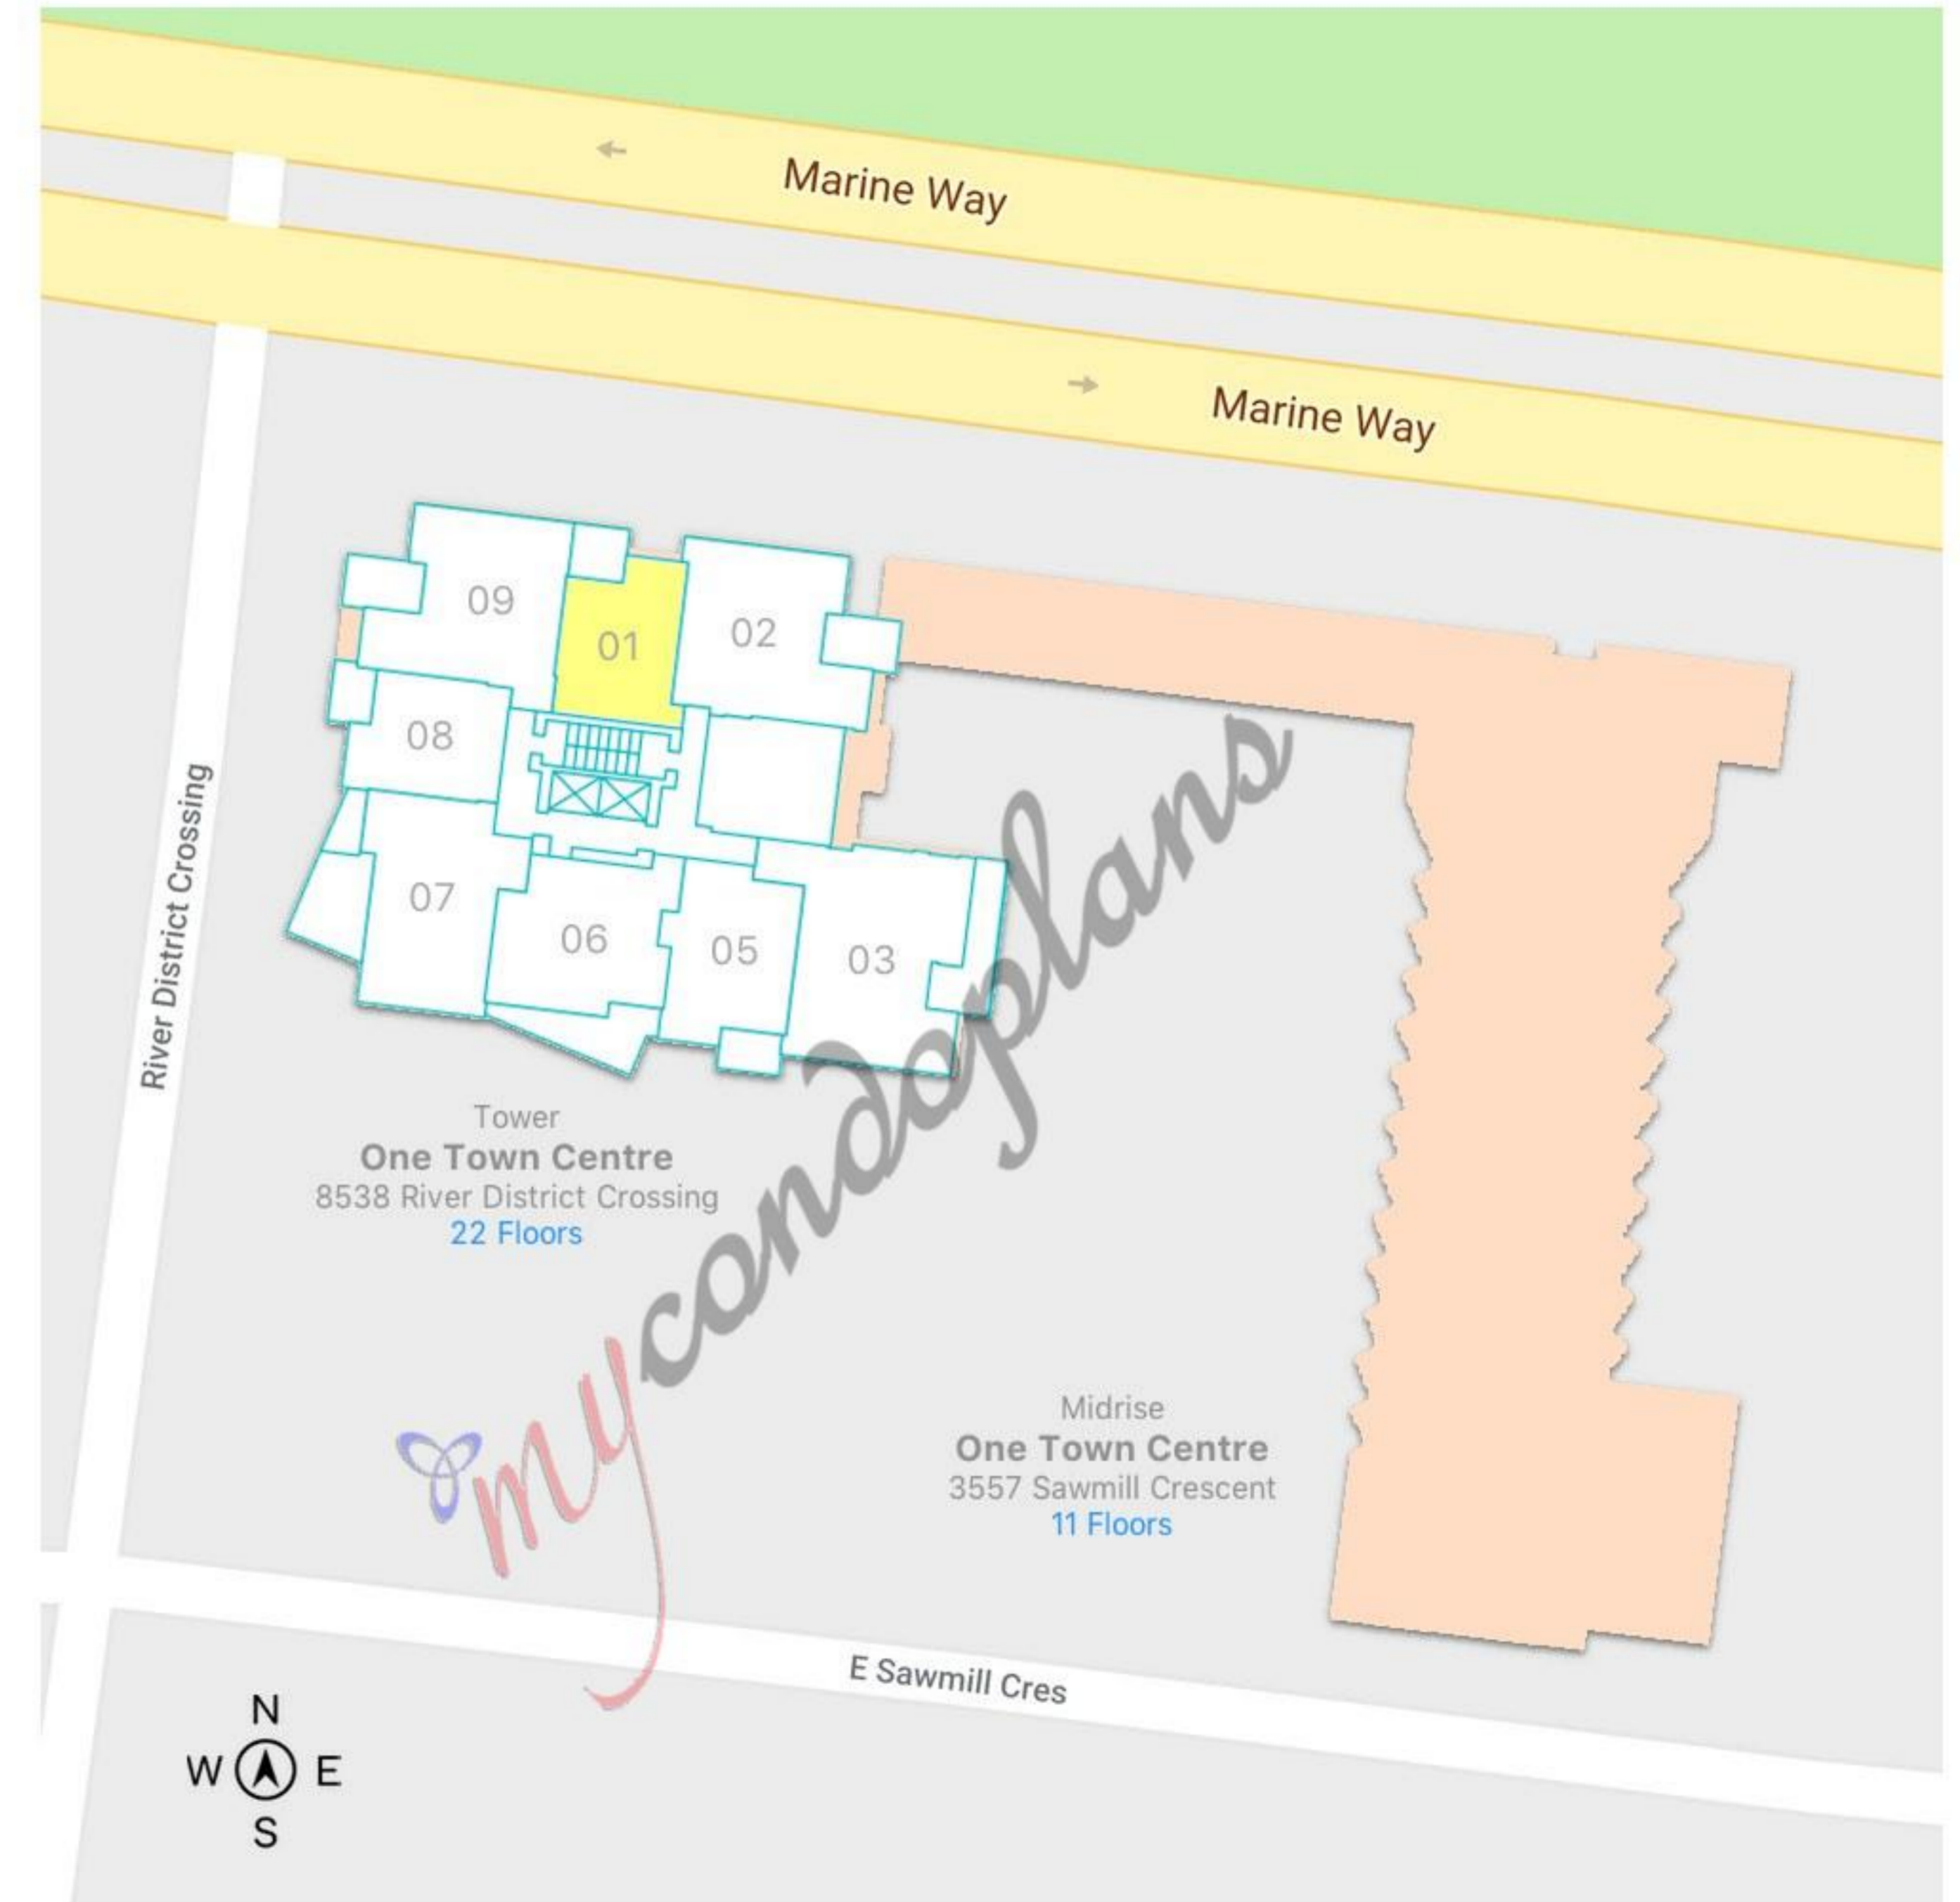

One Town Centre Tower
Vancouver, BC

8538 River District Crossing
Unit 01 Floor 2-21

Bed 1 Bath 1 Half 0 Levels 1
Living Area 585 sf 54 sm

Plan Type A3

Plan may not be oriented to site plan