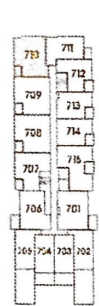

OPUS

C3 2 BEDROOMS + FLEX | 2 BATHS

INTERIOR: 850 SQFT | EXTERIOR: 60 SQFT | TOTAL: 910 SQFT

LEVEL 2

LEVELS 3-4

LEVEL 5

LEVEL 6

LEVEL 7

LEVEL 8

Dimensions, sizes, specifications, layouts, and materials are approximate only and subject to change without notice. E & OE

RIVER DISTRICT
VANCOUVER