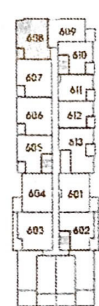

OPUS

C3 2 BEDROOMS + FLEX | 2 BATHS

INTERIOR: 850 SQFT | EXTERIOR: 60 SQFT | TOTAL: 910 SQFT

LEVEL 2

LEVELS 3-4

LEVEL 5

LEVEL 6

LEVEL 7

LEVEL 8

Dimensions, sizes, specifications, layouts, and materials are approximate only and subject to change without notice. E & OE

RIVER DISTRICT
VANCOUVER