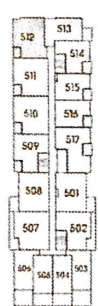

OPUS

C3 2 BEDROOMS + FLEX | 2 BATHS

INTERIOR: 850 SQFT | EXTERIOR: 60 SQFT | TOTAL: 910 SQFT

LEVEL 2

LEVELS 3-4

LEVEL 5

LEVEL 6

LEVEL 7

LEVEL 8

Dimensions, sizes, specifications, layouts, and materials are approximate only and subject to change without notice. E & OE

RIVER DISTRICT
VANCOUVER