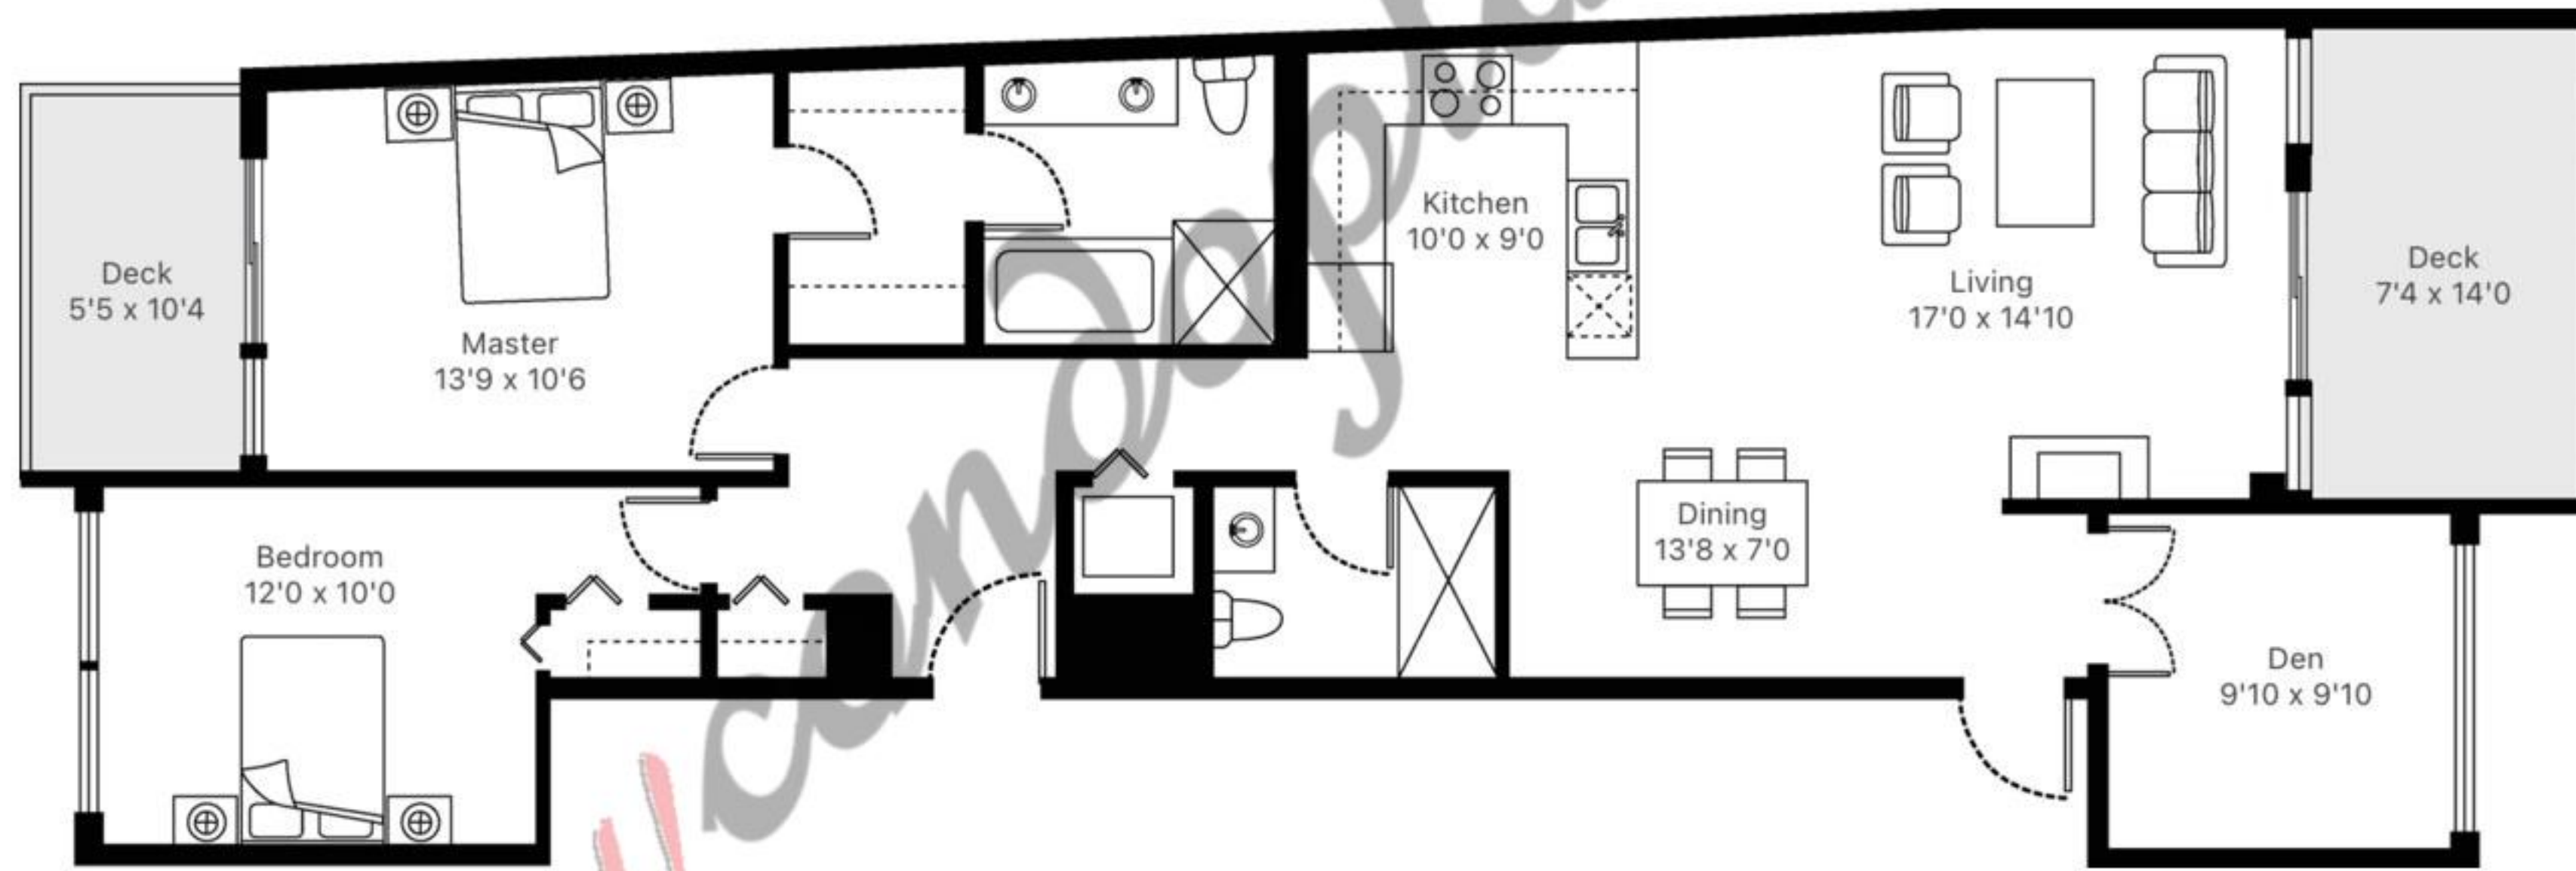

One University Crescent 2  
Burnaby, BC

9320 University Cres  
Unit 01 Floor 3-8

Bed 2 Bath 2 Half 0 Levels 1  
Living Area 1185 sf 110 sm

Tower C

Plan Type A2

Plan may be mirrored, flipped, or not be oriented to site plan