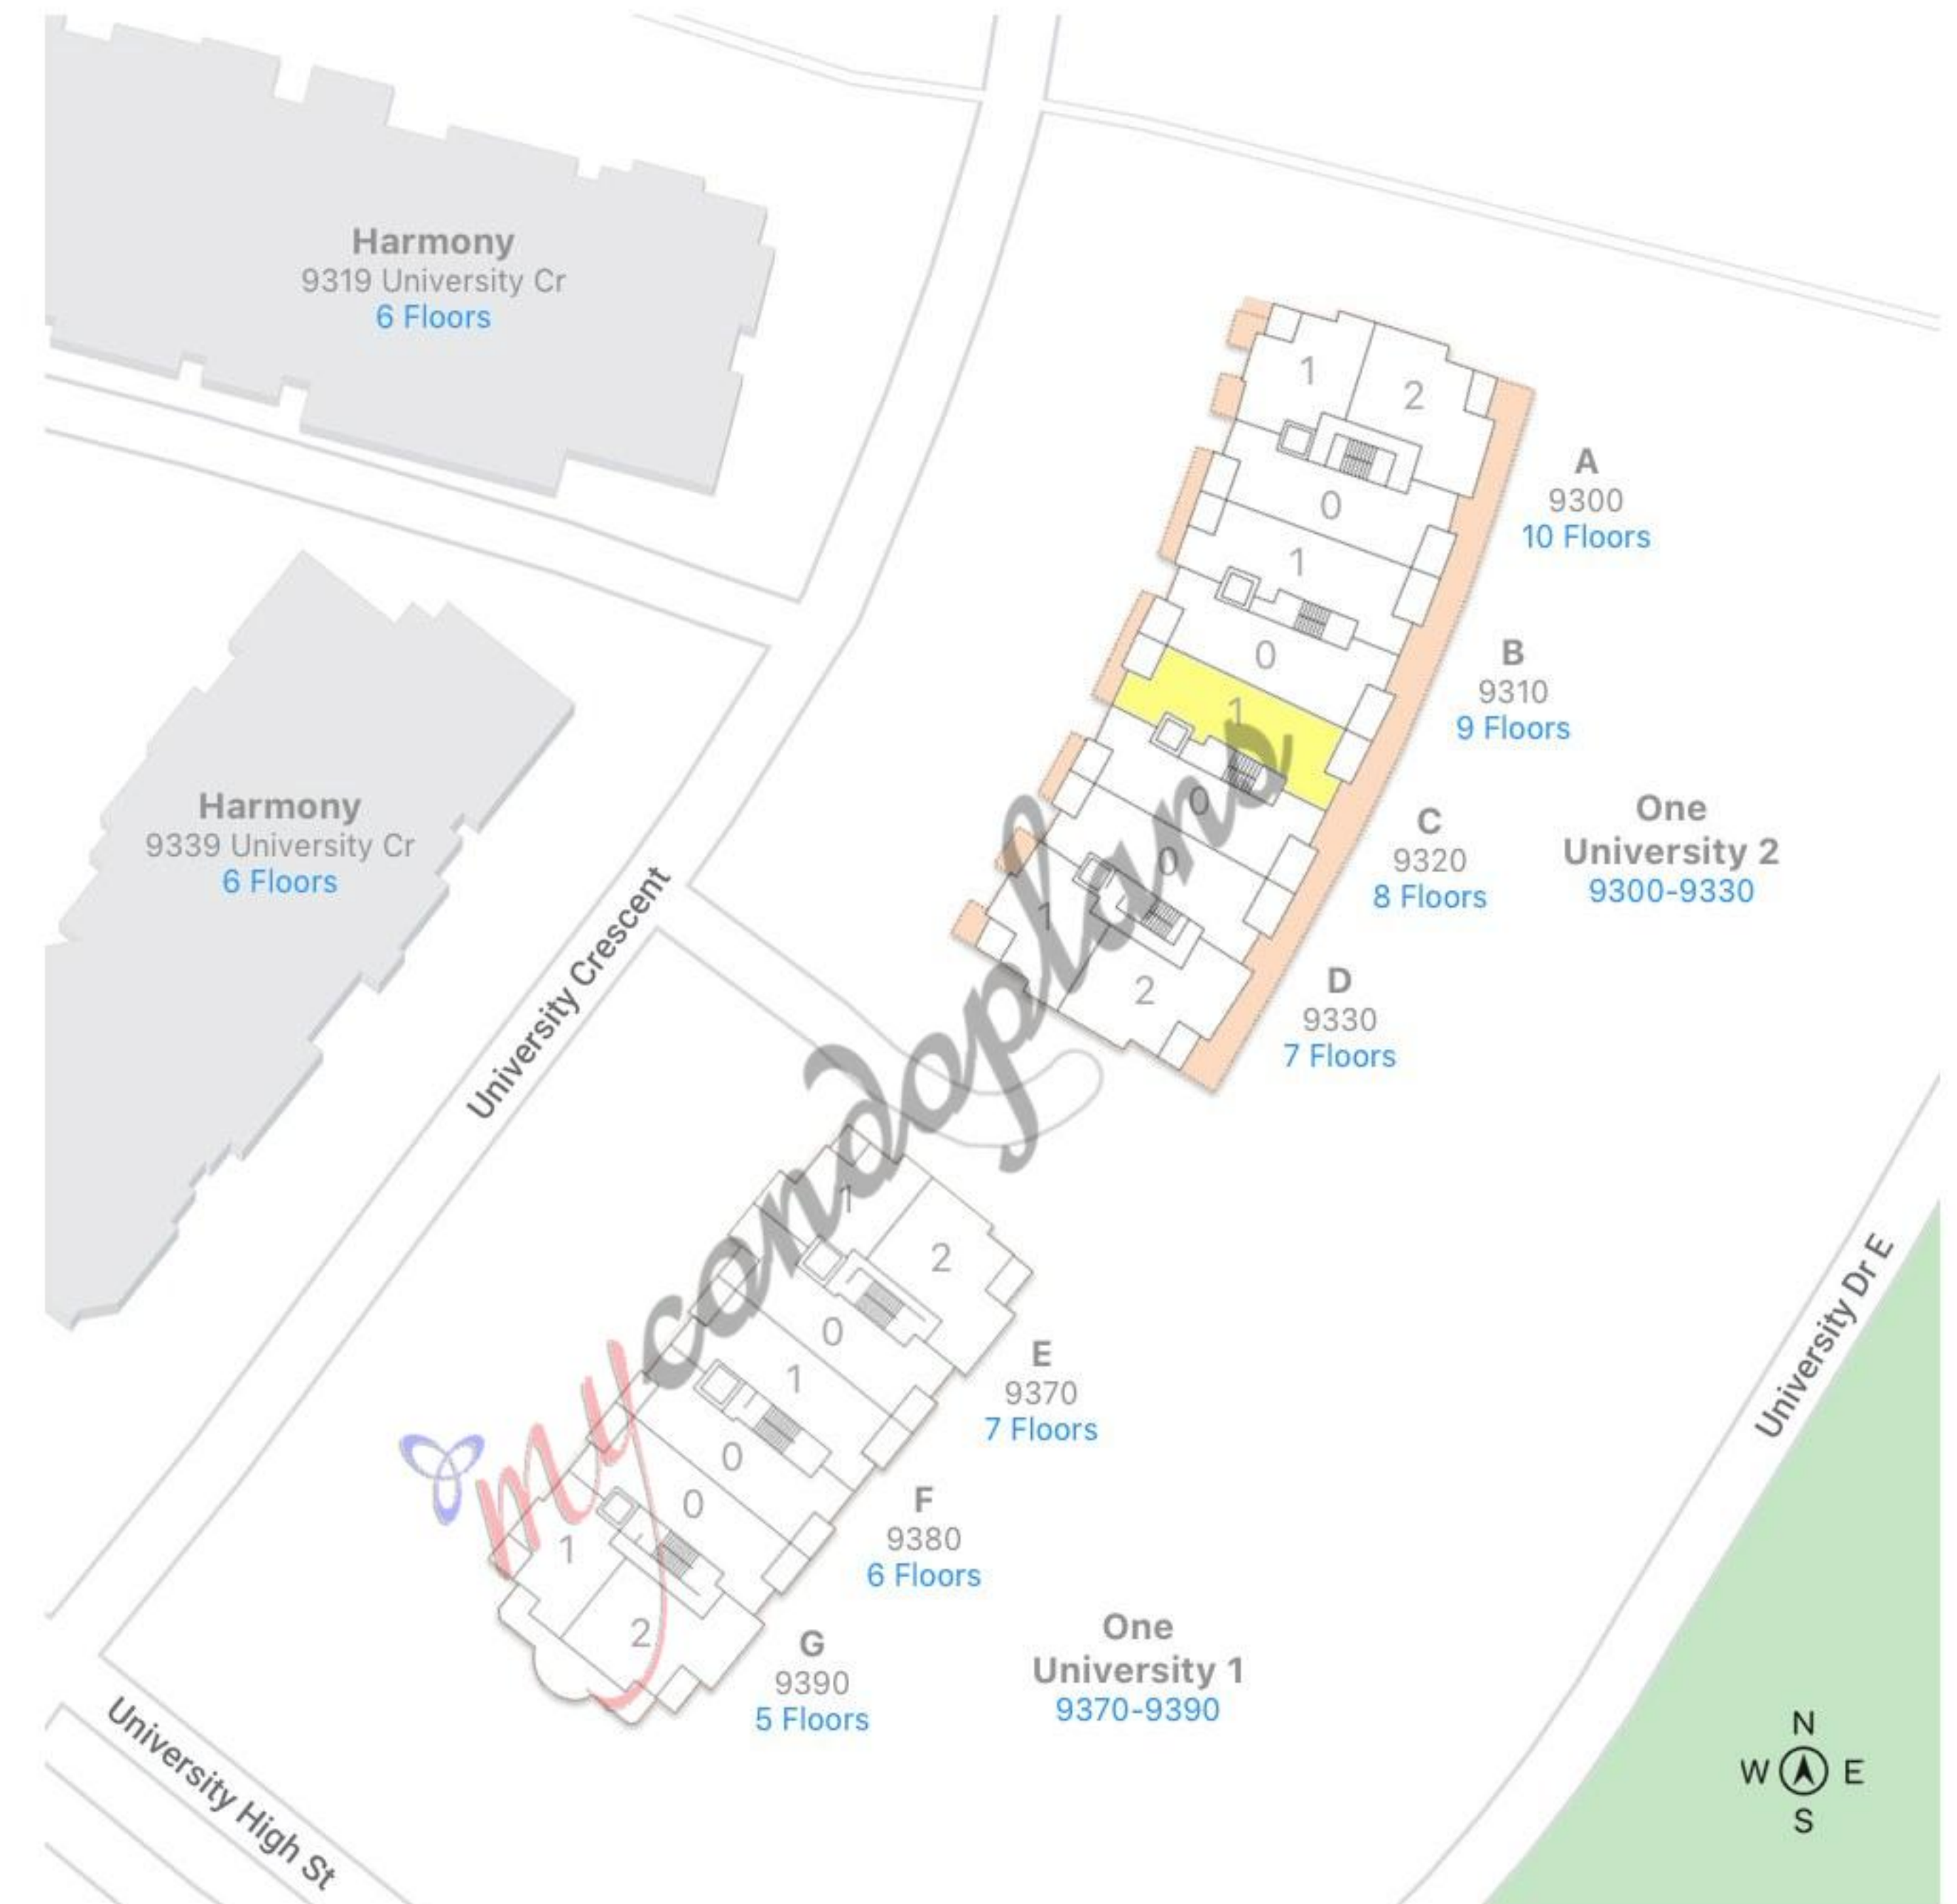

One University Crescent 2  
Burnaby, BC

9320 University Cres  
Unit 01 Floor 3-8

Bed 2 Bath 2 Half 0 Levels 1  
Living Area 1185 sf 110 sm

Tower C

Plan Type A2

Plan may be mirrored, flipped, or not be oriented to site plan